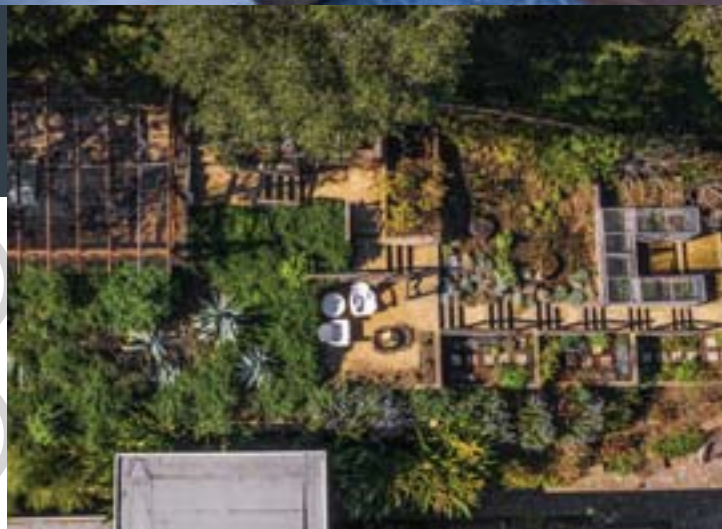

COMING SOON

Lovely in Lafayette

3 bedroom, 2 bathroom, 2,991 sq ft, .62 acres
\$1,995,000 | Call for details

Dave Schurhoff
925.997.9569
dave.schurhoff@compass.com
www.daveschurhoff.com
DRE#: 01834201

This Gorgeous Mid-Century home boasts walls of glass, stunning views and an edible garden featured in Sunset Magazine. As you step into the home, you are drawn into the formal living room with vaulted ceilings, walls of glass and breathtaking views. The open floor plan allows for a comfortable flow between the kitchen, family room, dining room and bar. This 2,991 sq ft home lives primarily on a single level with 3 bedrooms and 2 bathrooms on the first floor. Up a flight of stairs, you will find the office/bonus room with floor-to-ceiling windows and gorgeous views.